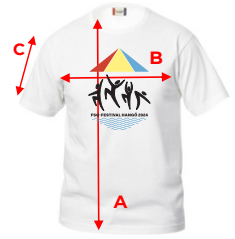

FSG-FESTIVAL T-SHIRTS STORLEKSGUIDE

JUNIOR

Printer
ACTIVE WEAR

Brand: PRINTER ACTIVE WEAR
Style: 2264029 RUN ACTIVE
JUNIOR T-SHIRT

SIZE CHART

	110/120 4 - 6 YEAR	130/140 8 - 10 YEAR	150/160 12 - 14 YEAR
A) Body length from shoulder point	47	53	59
B) 1/2 chest width	35	39	43
C) Sleeve length	14	16	17

All measurements are indicative with minimum tolerance of 1 cm

Brand: Clique
Style: Basic-T Junior

90/100
2-3 YEAR

42
33
13

DAM

Printer
ACTIVE WEAR

Brand: PRINTER ACTIVE WEAR
Style: 2264026 RUN LADY

SIZE CHART

	XS	S	M	L	XL	XXL	3XL
A) Body length	62	63,5	65	67	69	71	73
B) 1/2 chest width	42	45	48	51	55	59	63
C) Sleeve length	16	16,5	17	17,5	18	18,5	19

All measurements are indicative with minimum tolerance of 1 cm